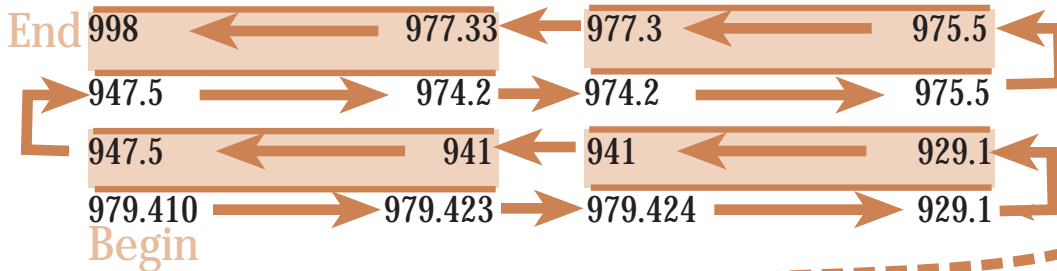

Canada College Library

New Home of
San Mateo County
Genealogical Society

Library
Entrance

Atlases

Copier

Main
Desk

Internet
Computers

San Mateo Co Genealogical Society Collection